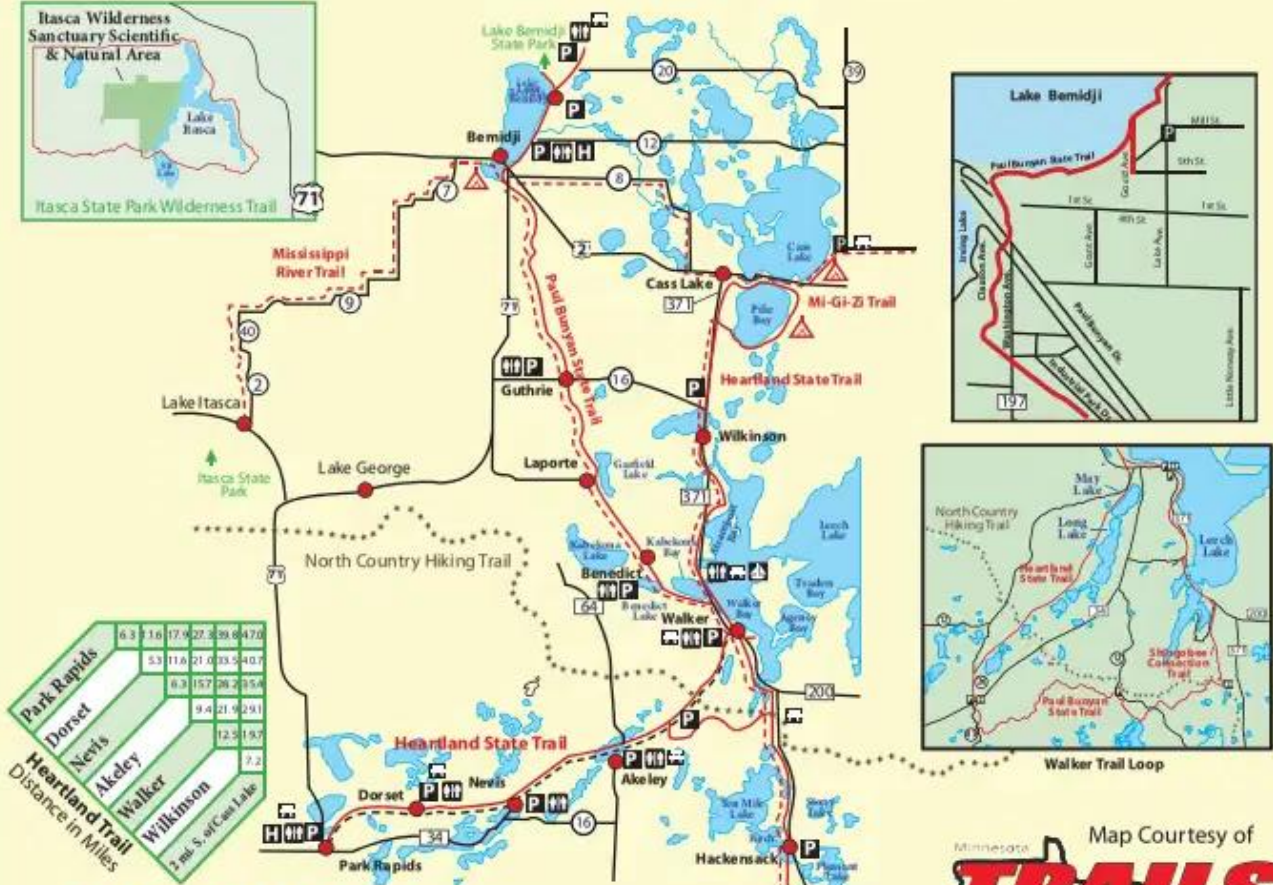

TRAIL MAP

Heartland, Paul Bunyan, Mi-Gi-Zi and Itasca Wilderness Trail

Heartland Trail Distance in Miles

Park Rapids	6.3	11.6	17.9	22.3	29.6	47.0
Dorset	5.3	11.6	21.0	33.5	40.7	
Nevis	6.3	15.7	26.2	35.5		
Akeley	9.4	21.0	30.9			
Walker	12.5	19.7				
Wilkinson	7.2					

LEGEND

- U.S. Route
- Paved Trail
- Bikeway
- Horse Trail
- State Route
- County Route
- Public Campground
- State Park
- Parking
- Restroom
- Picnic
- Hospital
- Boat Landing

Map Courtesy of **TRAILS**
A Parks & Trails Journal
MnTrails.com