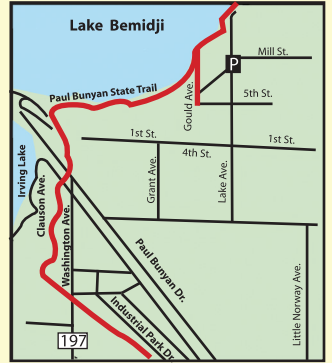

TRAIL MAP

Heartland, Paul Bunyan, Mi-Gi-Zi and Itasca Wilderness Trail

LEGEND

- Paved Trail
- - - Bikeway (MRT)
- ▲ Public Campground
- ▲ State Park
- P Parking
- ♿ Restroom
- 🍷 Picnic
- H Hospital

Map Courtesy of

More Maps at MNTrails.com