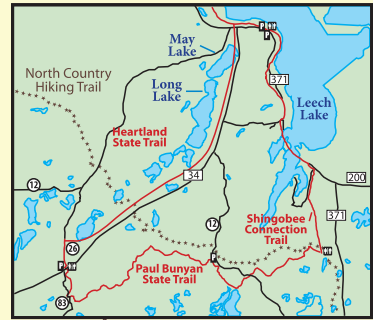

TRAIL MAP

Heartland, Paul Bunyan, Mi-Gi-Zi and Itasca Wilderness Trail

LEGEND

- Paved Trail
- - - Bikeway (MRT)
- ▲ Public Campground
- ▲ State Park
- P Parking
- ♿ Restroom
- 🍷 Picnic
- H Hospital

Map Courtesy of